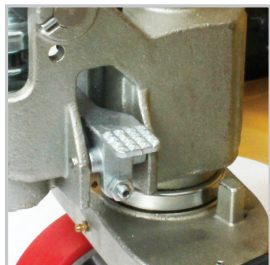

**TSP5500**

**Entry and exit rollers**

**2 zerks, powder coated  
4mm metal thickness frame**

**Adjustable  
push/pull rods**

**Foot pedal release**

**3 year pump warranty  
1 year parts warranty**

**Ergonomic handle**