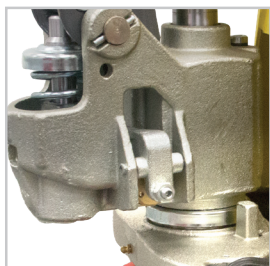

**TSP5500**

**Entry and exit rollers**

**2 zerks, powder coated  
4mm metal thickness frame**

**Adjustable  
push/pull rods**

**Foot pedal release**

**3 year pump warranty  
1 year parts warranty**

**Ergonomic handle**

	<b>Steer / Load Wheel Configuration</b>	<b>Capacity</b>	<b>Truck Width</b>	<b>Fork Length</b>
TSP5510LP	Poly steer single poly low profile	3,300lb	27"	48"
TSP5550	Poly steer single poly load LP "4 way"	3,300lb	33"	48"
TSP5500	Poly steer single poly load	5,500lb	27"	48"
TSP5501	Poly steer single poly load	5,500lb	21 ½"	48"
TSP5503	Poly steer single poly load	5,500lb	27"	42"
TSP5504	Poly steer single poly load	5,500lb	21"	42"
TSP5505	Poly steer single poly load	5,500lb	27"	36"
TSP5510	Poly steer tandem poly load	5,500lb	27"	48"
TSP5515	Nylon steer single nylon load	5,500lb	27"	36"
TSP5520	Nylon steer single nylon load	5,500 lb	27"	48"
TSP5525	Nylon steer single nylon load	5,500lb	27"	42"
TSP5530	Nylon steer tandem nylon load	5,500lb	27"	48"
TSP5535	Steel steer single steel load	5500lb	27"	48"
TSP5540	Nylon steer single nylon load	5,500lb	20 ½"	48"
TSP5560	Rubber steer single poly load with brake	5,500lb	27"	48"