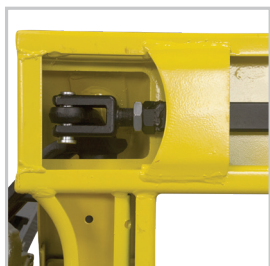

**TSP5500**

**Entry and exit rollers**

**2 zerks, powder coated  
4mm metal thickness frame**

**Adjustable  
push/pull rods**

**Foot pedal release**

**3 year pump warranty  
1 year parts warranty**

**Ergonomic handle**

	<b>Steer / Load Wheel Configuration</b>	<b>Capacity</b>	<b>Truck Width</b>	<b>Fork Length</b>
TSP5510LP	Poly steer single poly low profile	3,300lb	27"	48"
TSP5550	Poly steer single poly load LP "4 way"	3,300lb	33"	48"
TSP5500	Poly steer single poly load	5,500lb	27"	48"
TSP5501	Poly steer single poly load	5,500lb	21 ½"	48"
TSP5503	Poly steer single poly load	5,500lb	27"	42"
TSP5504	Poly steer single poly load	5,500lb	21"	42"
TSP5505	Poly steer single poly load	5,500lb	27"	36"
TSP5510	Poly steer tandem poly load	5,500lb	27"	48"
TSP5515	Nylon steer single nylon load	5,500lb	27"	36"
TSP5520	Nylon steer single nylon load	5,500 lb	27"	48"
TSP5525	Nylon steer single nylon load	5,500lb	27"	42"
TSP5530	Nylon steer tandem nylon load	5,500lb	27"	48"
TSP5535	Steel steer single steel load	5500lb	27"	48"
TSP5540	Nylon steer single nylon load	5,500lb	20 ½"	48"
TSP5560	Rubber steer single poly load with brake	5,500lb	27"	48"

**REPLACEMENT PARTS** REPUESTOS PIÈCES DE RECHARGE

<b>Description</b>	<b>Description</b>
TSP226 Load wheel bearing	TSP234L Poly low profile load wheel single
TSP226L Load wheel bearing low profile	TSP310 Poly steer wheel
TSP234N Nylon load wheel single	TSPKIT Pump kit
TSP227N Nylon load wheel tandem	TSP234S Steel load wheel single
TSP310N Nylon steer wheel	TSP310S Steel steer wheel
TSP234 Poly load wheel single	TSP309 Steer wheel bearing
TSP227 Poly load wheel tandem	TSP-TUP Touch up paint